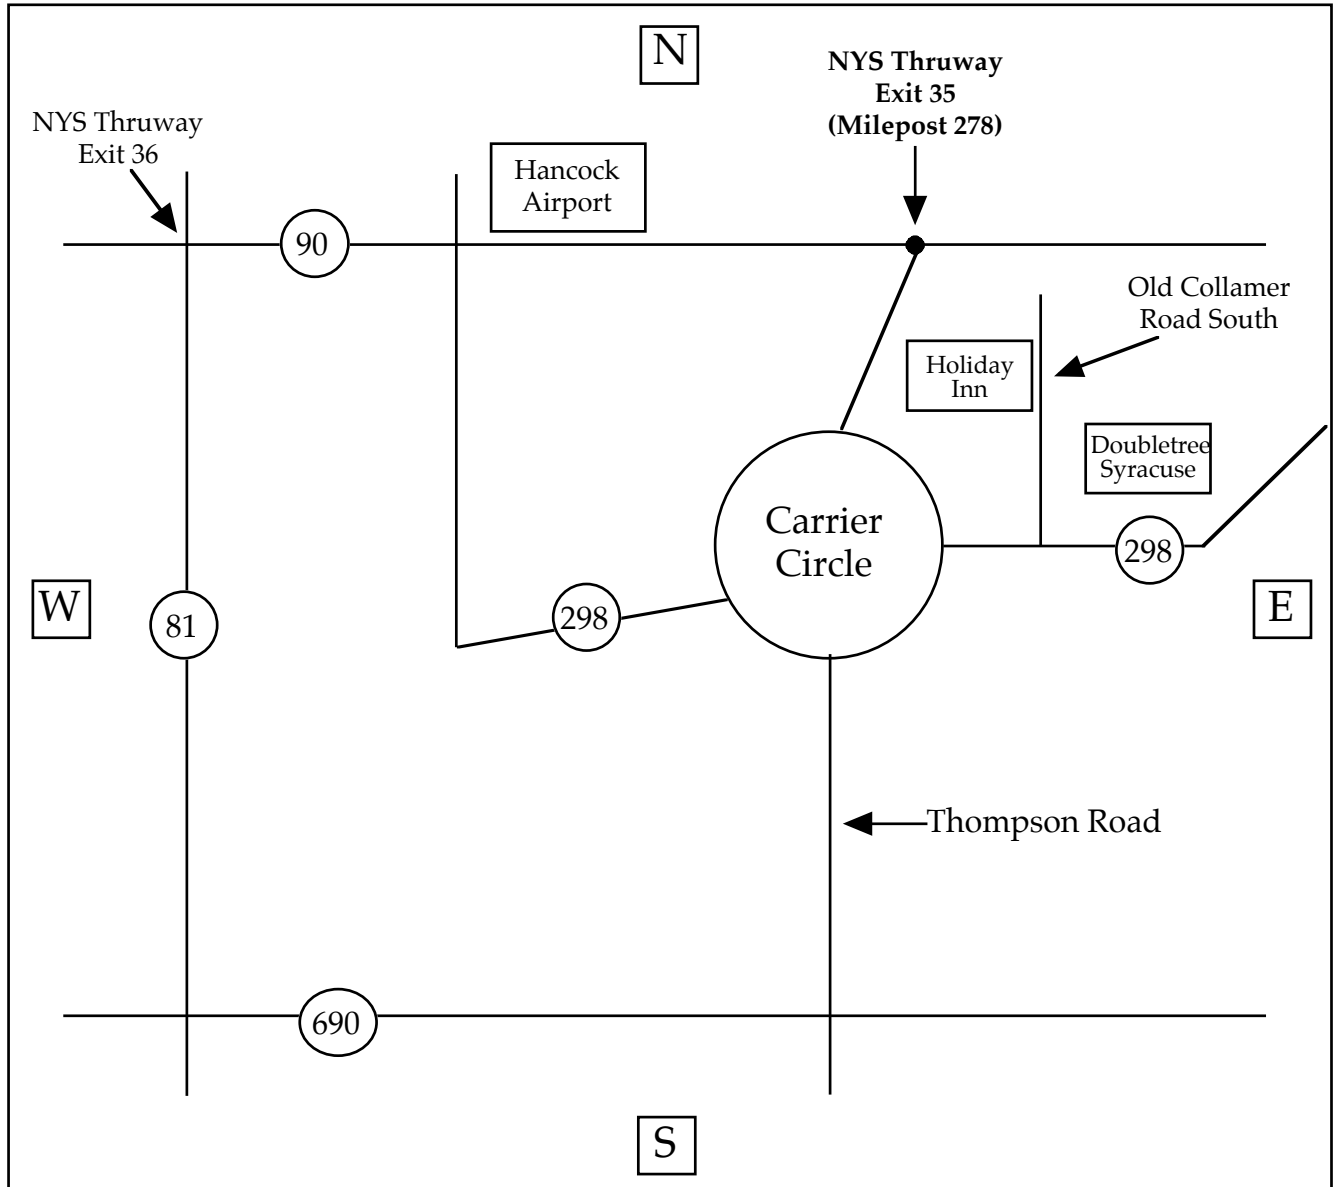

NYSBDA Annual Symposium - Directions to Hotel Sites

Doubletree Hotel Syracuse
6301 Route 298 East
East Syracuse, NY 13057
Phone: 315-432-0200
Fax: 315-433-1210

Holiday Inn
6555 Old Collamer Road South
East Syracuse, NY 13057
Phone: 315-437-2761
Fax: 315-463-0028

Driving Directions from NYS Thruway

- Exit NYS Thruway at Exit 35 (Carrier Circle)
- Enter traffic circle and travel counter-clockwise to Route 298 East
- Exit traffic circle on to Route 298 East
- Left on Old Collamer Road South for the Holiday Inn
- Go past Old Collamer Road South to reach the Doubletree Syracuse Hotel on your Left

- All Symposium activities as well as the Middle School Honor Band rehearsals and housing take place at the Doubletree.
- The High School Honor Band rehearses and is housed at the Holiday Inn.